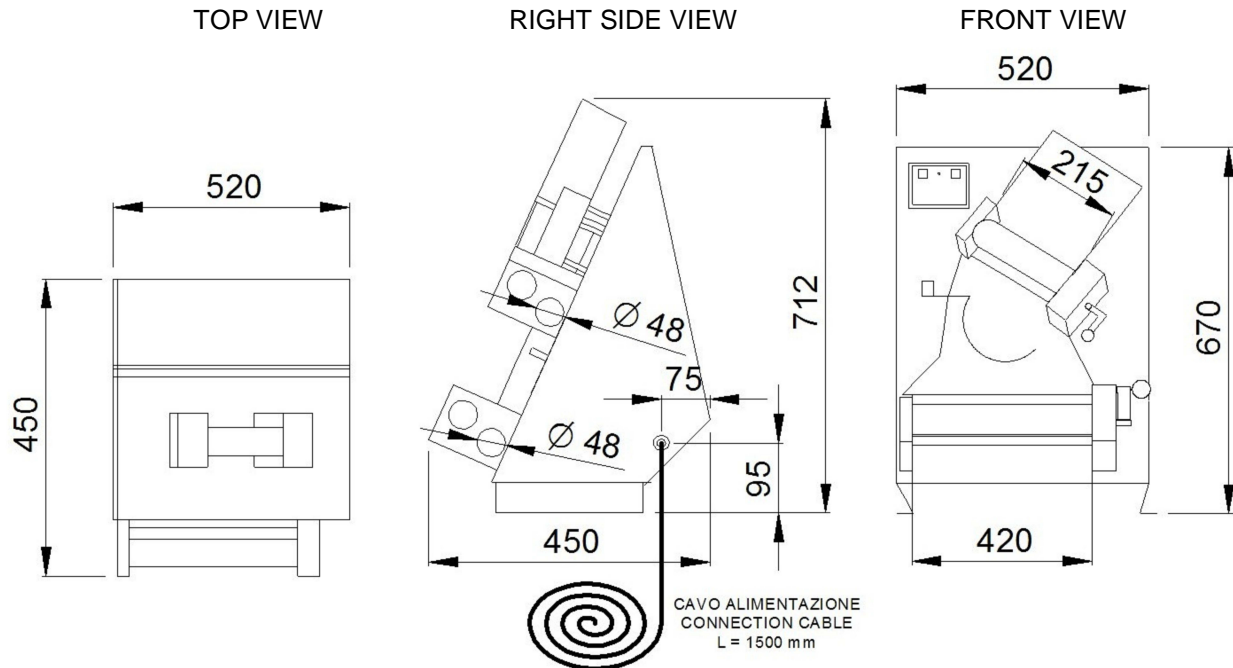

FUNCTIONING

- Dough cold rolled by mean of two rollers couples
- Adjustable thickness between rollers
- Adjustable equalizer to dough rotation
- Possibility to roll different food elements

STANDARD EQUIPMENT

- Rollers
- Equalizer
- Dough scaper
- Transparent protections

iF 40

Nota: The dimensions indicated in the views are in millimeters

SPECIFICATIONS

Roller pizza moulder realized to resolve problems for formation round dough for pizza, focaccia, pies, bread etc.. The pizza moulder allows to economize times and above all don't need specialized staff. The cold working don't change dough peculiarità, the thickness and width of dough are adjustable. Thickness dough adjustable by mean of two rollers couples until max 5mm. The adjustable equalizer permits authomatic rotation to obtain the round shape. The lower rollers are equipped with dough scraper, easy disassembly for cleaning. Structure in stainless steel, pizza rollers in teflon, transparent protections. The machine has an electric motor provided of belt drive and two reduction set with globoidal screw.

TECHNICAL FEATURES

DIMENSIONS

Ext height	712mm
Ext depth	450mm
Ext width	520mm
Upper rollers width	215mm
Lower rollers width	420mm
Rollers diameter	48mm
Weight	45kg

SHIPMENT INFORMATIONS

Packed machinery:	
Max height	475mm
Max depth	830mm
Max width	620mm
Weight	(45+5)kg

FEEDING AND POWER

<i>Standard feeding</i>
A.C. V230 1N 50Hz
Power 0,375kW
On request frequency 60Hz

MACCHINA CAPACITY

Dough weight	min 80gr/max 400gr
Pizza diameter	○ from 14 to 40cm