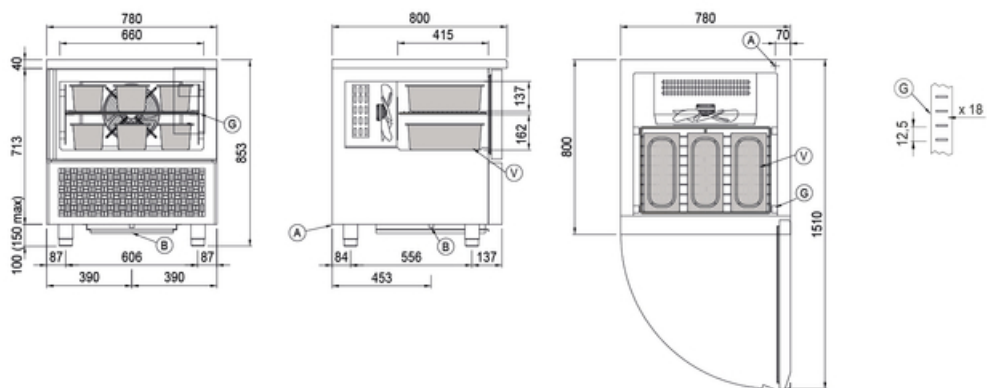

Accessories and variants

Sonda al cuore a 3 punti di lettura
Sonda al cuore riscaldata a 1 punto di lettura
Inversione apertura porta
Other special voltage
Lowered foot h 55/70 mm
4 Swivel and brake castors h 128 mm
Aluminium coated backing-pan EN60x40 h 20 mm
Stainless steel shelf EN60x40
Plastic coated shelf EN60x40
Pair of type L slides 398 mm EN
Sterilizing UV lamp (U version)

COSMO - wi-fi control

Cosmo is the wi-fi technology that allow to connect, update and monitor with a smartphone the MODI blast chiller. MODI is also a Cosmo hub and allow remote supervision of the Coldline devices connected to it.

*The installation requires a kit for the replacement of the racks

Technical draw

A: Power supply cable outlet

B: Condensation water drain

G: Racks pitch

V: Basins 360x165x120h (not included)